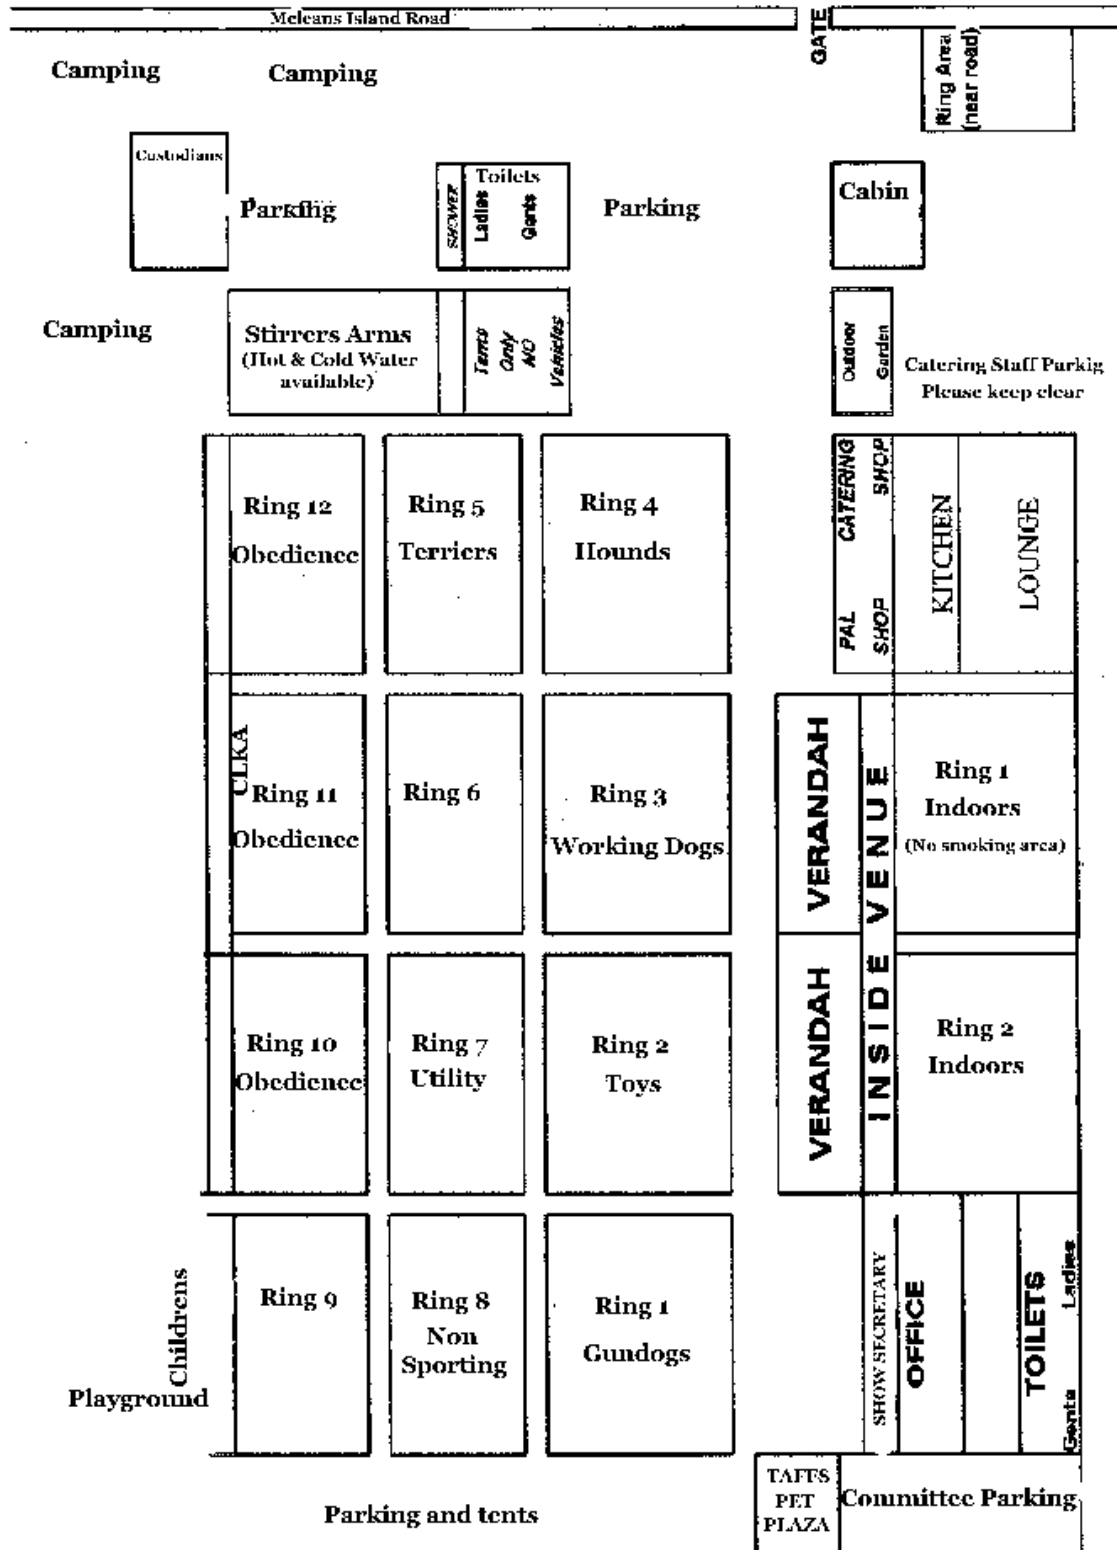

CKA Grounds, McLeans Island, Christchurch RING LAYOUT

NB: This plan is not to scale.

Please keep crates & Trolleys back from the ring ropes.

Please remember that no vehicles, tents or spikes (incl. umbrella tents) are permitted inside the perimeter seating.